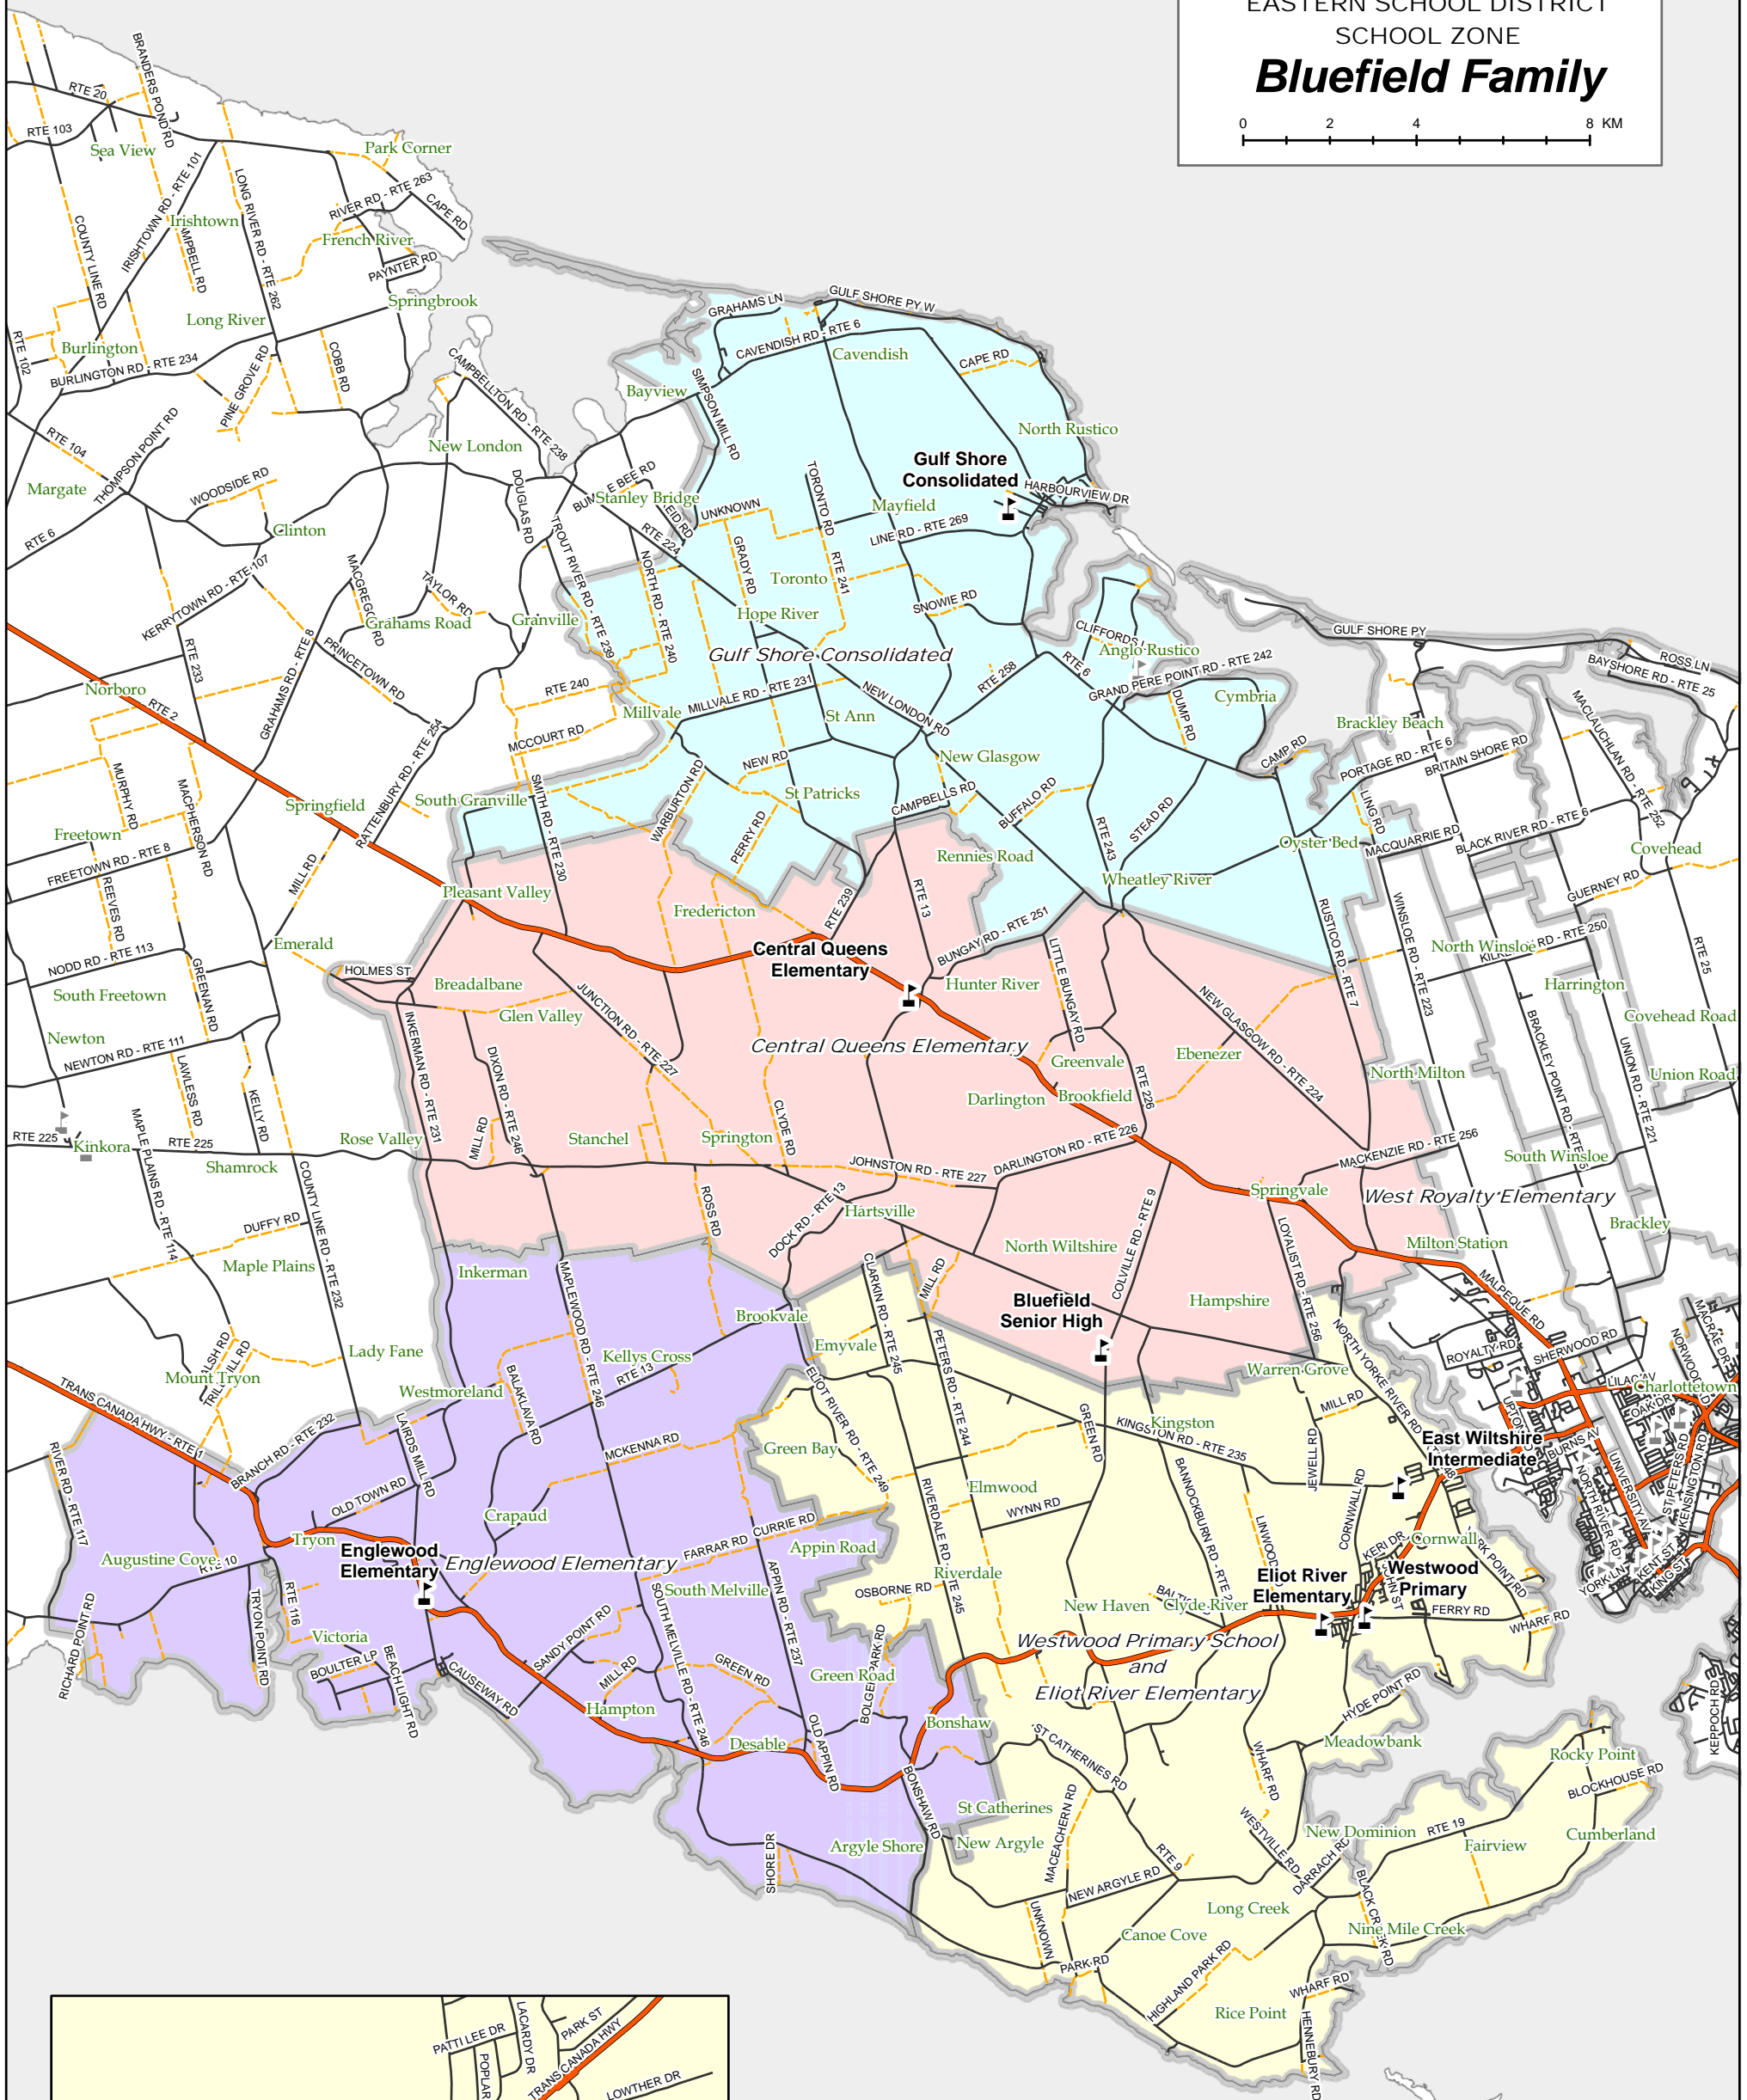

EASTERN SCHOOL DISTRICT
SCHOOL ZONE
Bluefield Family

WAIVER OF LIABILITY